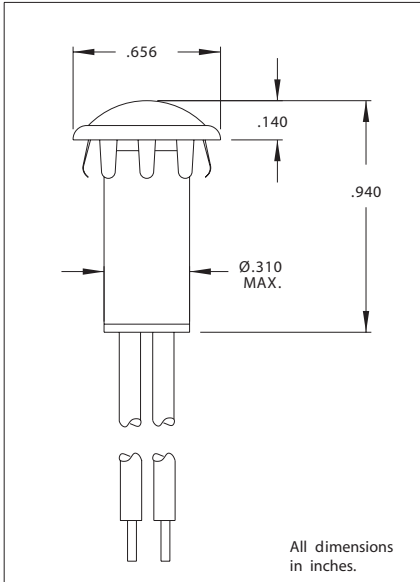

Chicago Miniature Lighting, LLC

Lighting the world since 1910

2990P Series Non-Relampable Incandescent Indicator Lights

2990P Series Non-Relampable Incandescent Indicator Lights

DESCRIPTION AND FEATURES

Mounting: Ø.500 MIN.

Wire Leads: No.24 AWG 4.40/4.80 long, stripped .430/.570

Lens: Polycarbonate

Bezel: Mirror finish chrome plated steel

Lens Color	Incandescent	
	Model No. (12V)	Model No. (28V)
Red	2990P 1-12V	2990P 1-28V
Amber	2990P 3-12V	2990P 3-28V
White	2990P 4-12V	2990P 4-28V
Green	2990P 5-12V	2990P 5-28V
Blue	2990P 6-12V	2990P 6-28V
Lamp used	#2162	#2187
Lead color	Yellow	Purple
Mounting	P lug-button bezel	